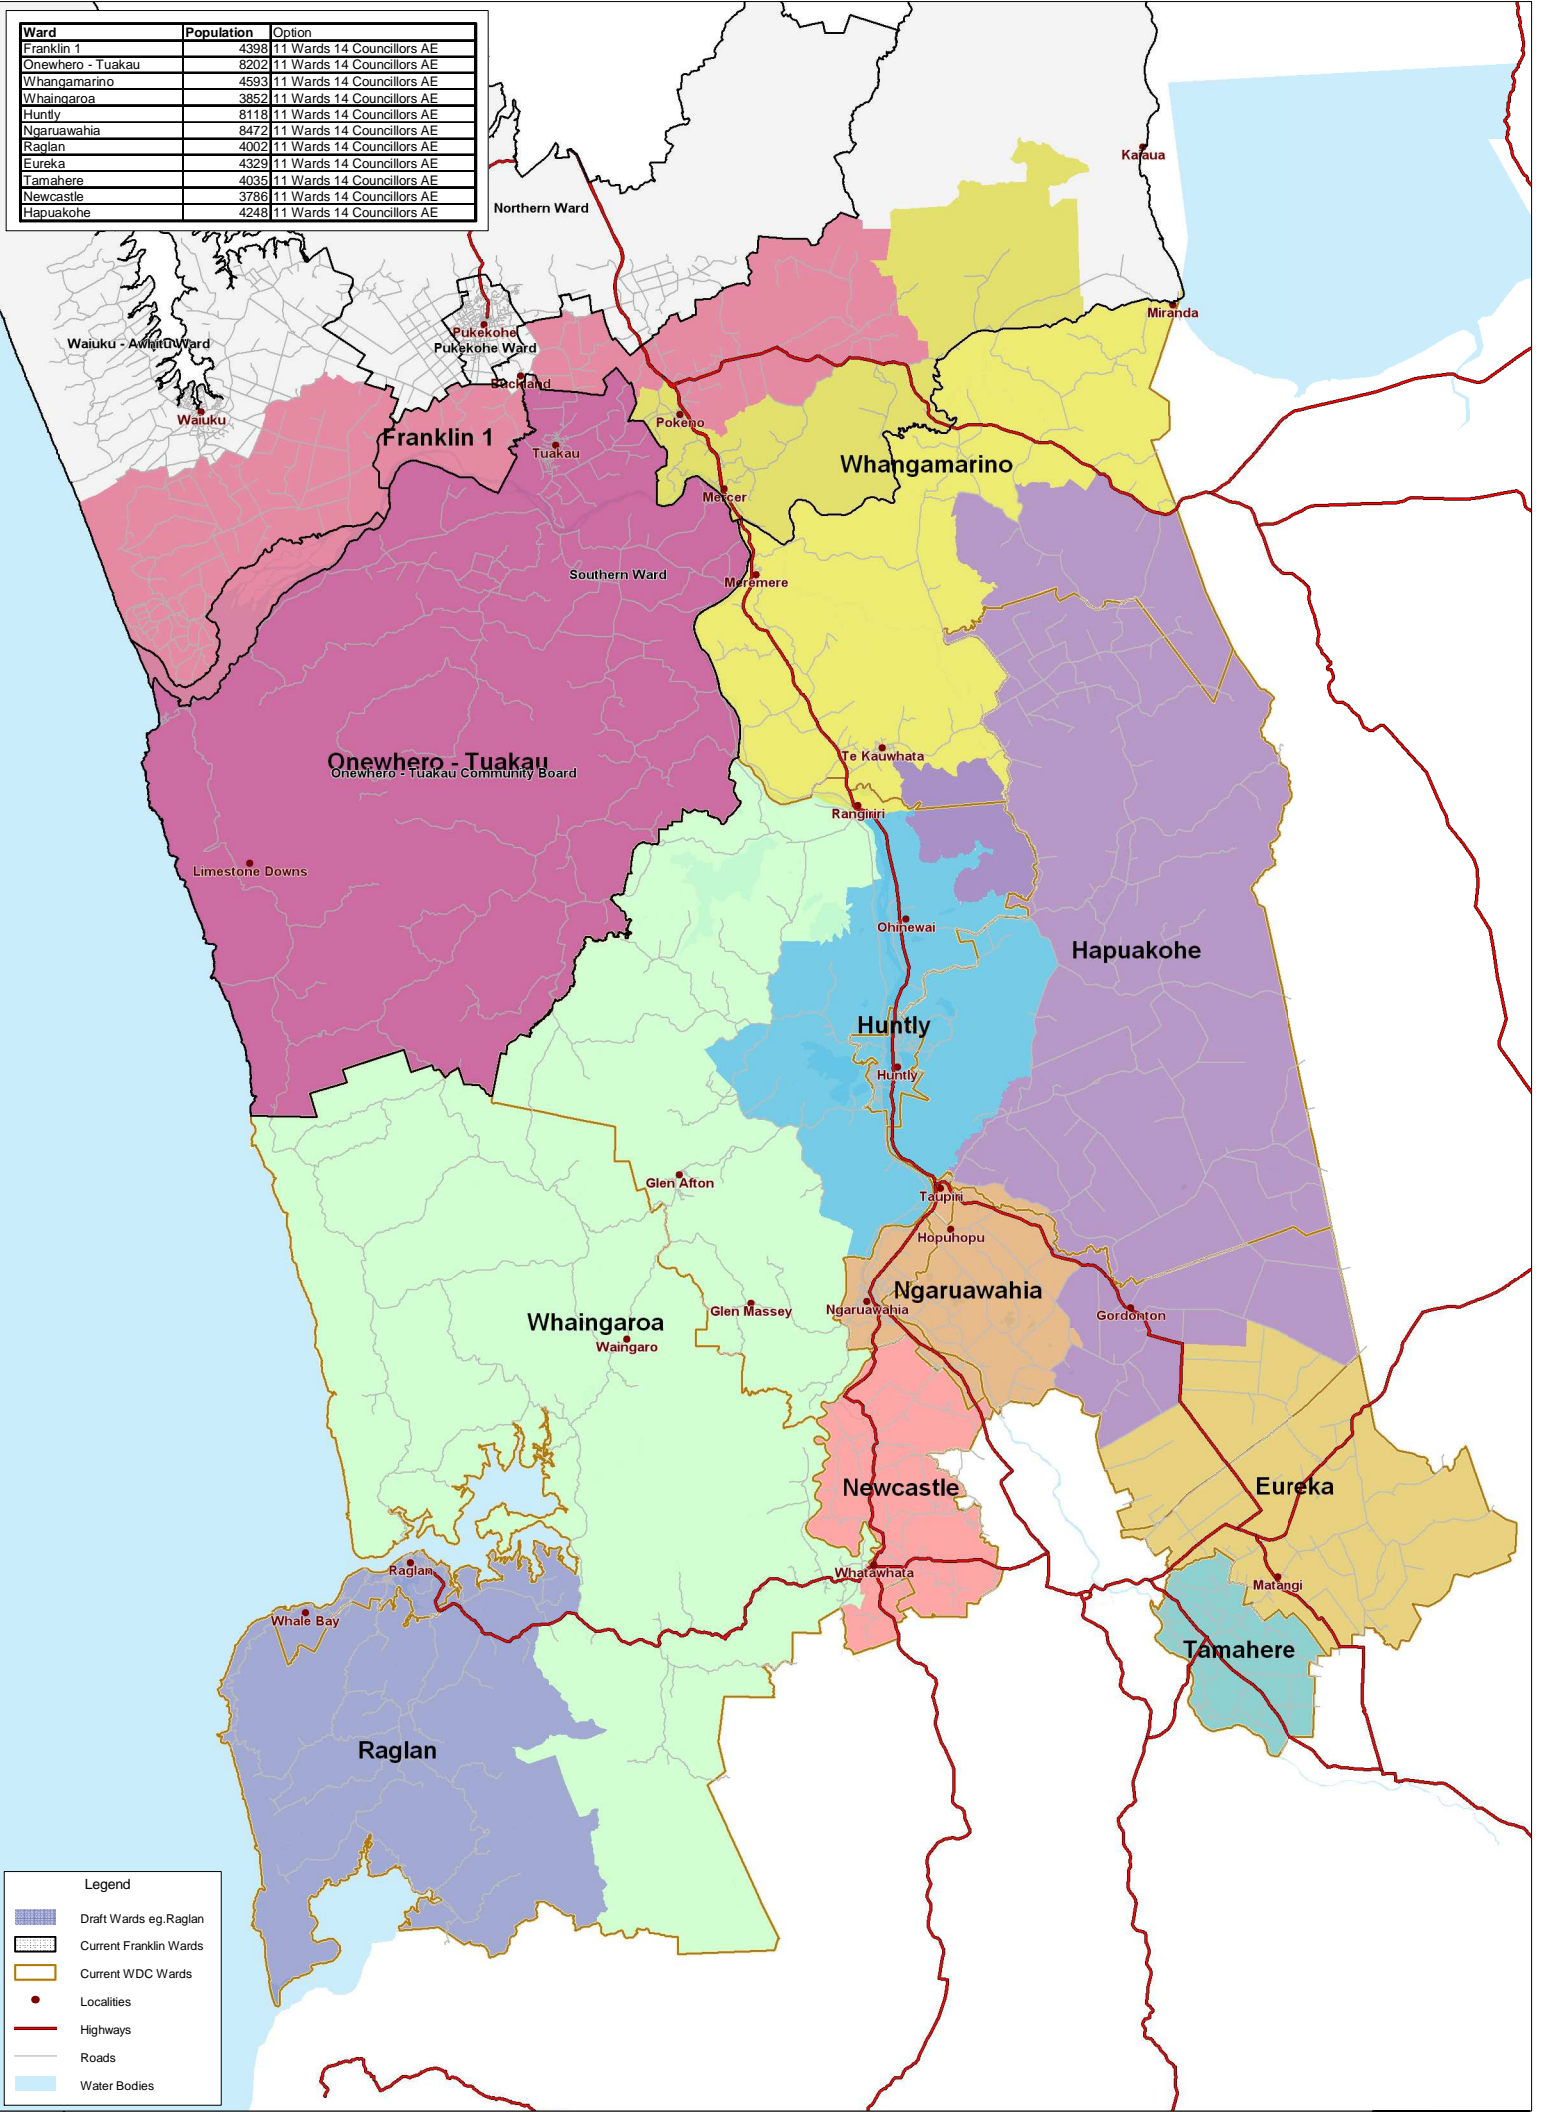

Ward	Population	Option
Franklin 1	4398	11 Wards 14 Councillors AE
Onewhero - Tuakau	8202	11 Wards 14 Councillors AE
Whangamarino	4593	11 Wards 14 Councillors AE
Whangaroa	3852	11 Wards 14 Councillors AE
Huntly	8118	11 Wards 14 Councillors AE
Ngaruawahia	8472	11 Wards 14 Councillors AE
Raglan	4002	11 Wards 14 Councillors AE
Eureka	4329	11 Wards 14 Councillors AE
Tamahere	4035	11 Wards 14 Councillors AE
Newcastle	3786	11 Wards 14 Councillors AE
Hapuakohe	4248	11 Wards 14 Councillors AE

Legend

- Draft Wards eg. Raglan
- Current Franklin Wards
- Current WDC Wards
- Localities
- Highways
- Roads
- Water Bodies